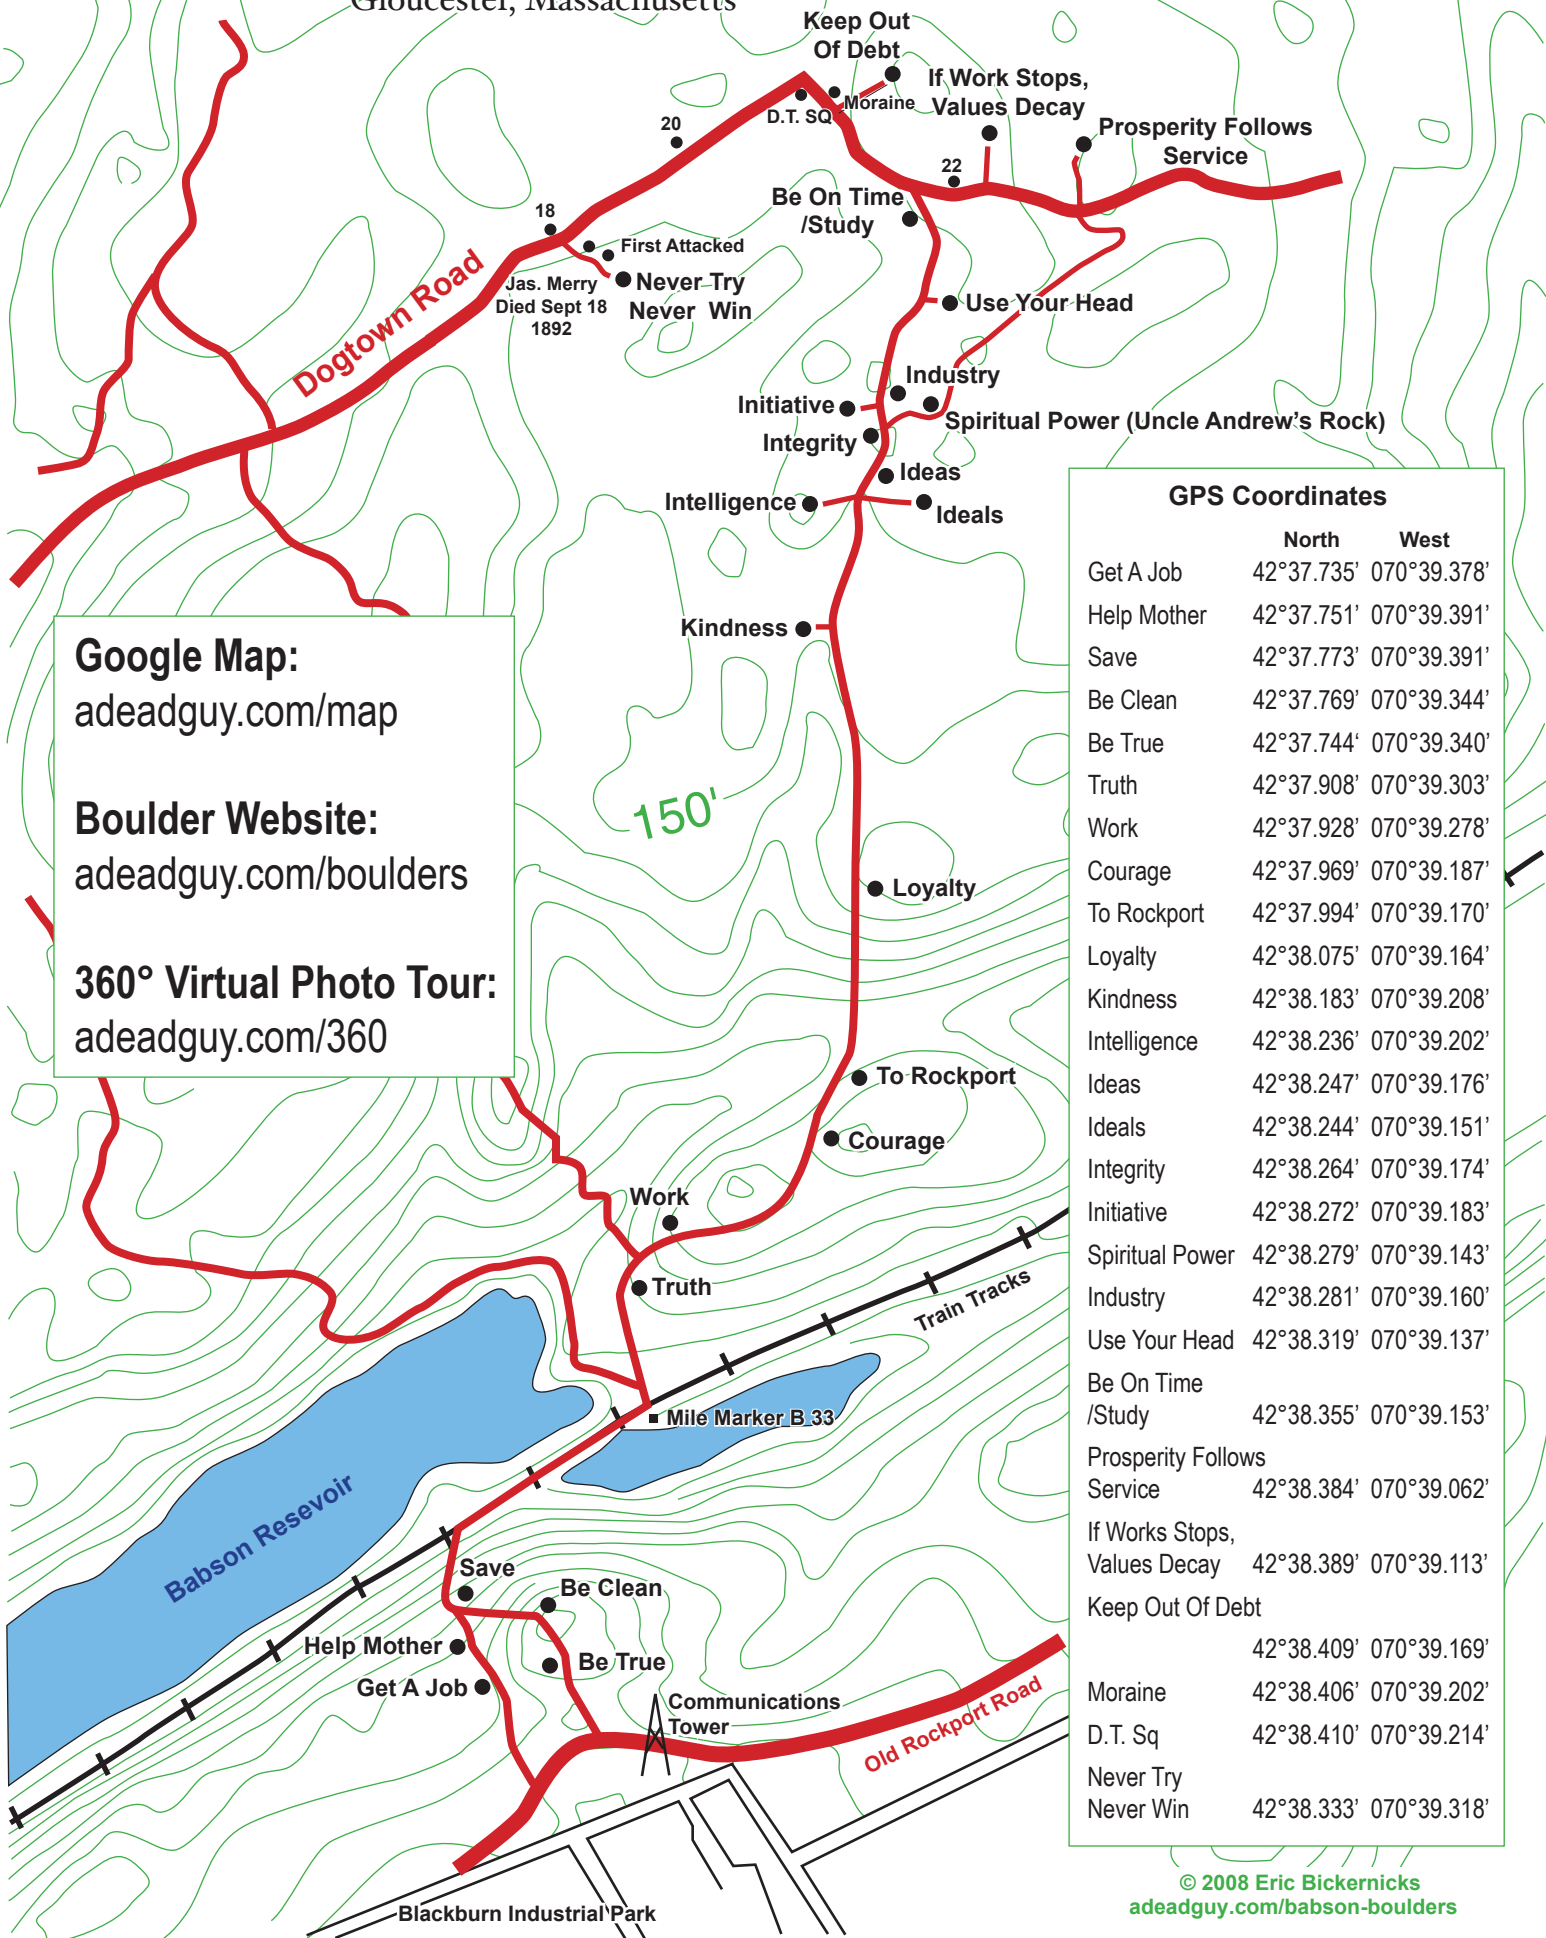

Babson Boulder Trail Map

Gloucester, Massachusetts

Google Map:
adeadguy.com/map

Boulder Website:
adeadguy.com/boulders

360° Virtual Photo Tour:
adeadguy.com/360

GPS Coordinates

	North	West
Get A Job	42°37.735'	070°39.378'
Help Mother	42°37.751'	070°39.391'
Save	42°37.773'	070°39.391'
Be Clean	42°37.769'	070°39.344'
Be True	42°37.744'	070°39.340'
Truth	42°37.908'	070°39.303'
Work	42°37.928'	070°39.278'
Courage	42°37.969'	070°39.187'
To Rockport	42°37.994'	070°39.170'
Loyalty	42°38.075'	070°39.164'
Kindness	42°38.183'	070°39.208'
Intelligence	42°38.236'	070°39.202'
Ideas	42°38.247'	070°39.176'
Ideals	42°38.244'	070°39.151'
Integrity	42°38.264'	070°39.174'
Initiative	42°38.272'	070°39.183'
Spiritual Power	42°38.279'	070°39.143'
Industry	42°38.281'	070°39.160'
Use Your Head	42°38.319'	070°39.137'
Be On Time /Study	42°38.355'	070°39.153'
Prosperity Follows Service	42°38.384'	070°39.062'
If Works Stops, Values Decay	42°38.389'	070°39.113'
Keep Out Of Debt	42°38.409'	070°39.169'
Moraine	42°38.406'	070°39.202'
D.T. Sq	42°38.410'	070°39.214'
Never Try Never Win	42°38.333'	070°39.318'